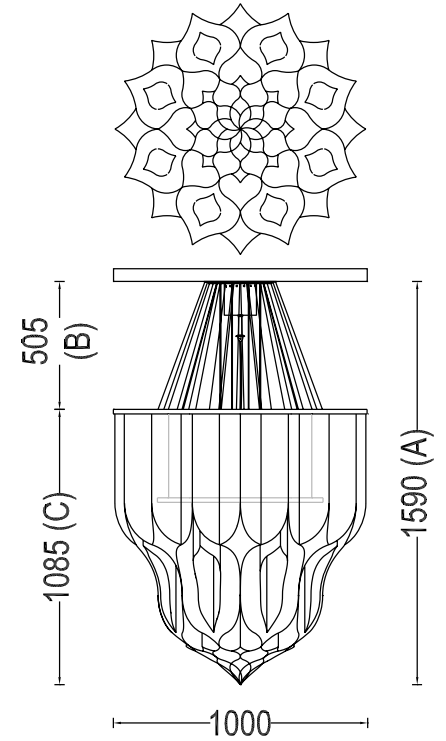

LOTUS MANDALA | LOTUS MANDALA - SUSPENDED - 1000 | MAND-LOTUS-1000-S

DESCRIPTION

An extremely beautiful sacred lotus flower mandala. Illuminated by 40 surface mounted and suspended LED Lamps.

PRODUCT SIZE

SHADE SIZE: 1000W X 1085H MM / TOTAL HEIGHT: 1590MM

PACKAGING DIMENSIONS

1140MM(W) X 1140MM(L) X 390MM(H)

LAMP TYPE & NO

40 X G4-LED 12V 2 WATT LAMPS (80W) LED ONLY

CLASS III
IP RATING 52
QC RATING 31

VOLTAGE RANGE
12V

PRODUCT
MARKS &
RATINGS

WEIGHT 60KG
PACKED 77KG
WEIGHT

TECHNICAL DRAWING

INTERACT

SELECT COLOUR

- SILVER *
- BRASS *
- COPPER *
- SMOKE *
- MIXED METALIC *
- RUST *
- WHITE
- RED
- BLACK

* METALLIC

CUSTOMISE DIMENSIONS