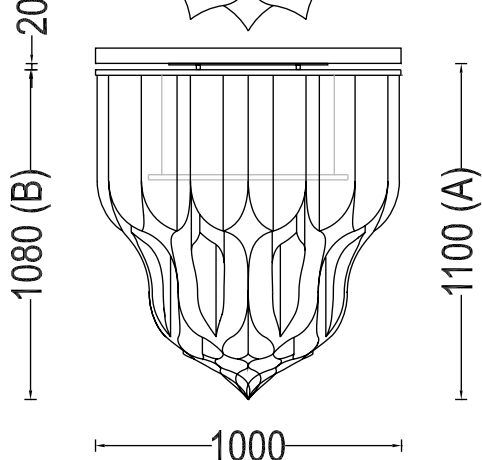

# LOTUS MANDALA | LOTUS MANDALA - CEILING MOUNTED - 1000 | MAND-LOTUS-1000-C

**DESCRIPTION**

An extremely beautiful sacred lotus flower mandala. Illuminated by 40 surface mounted and suspended LED Lamps.

**PRODUCT SIZE**

SHADE SIZE: 1000W X 1080H MM / TOTAL HEIGHT: 1100MM

**PACKAGING DIMENSIONS**

1140MM(W) X 1140MM(L) X 390MM(H)

**LAMP TYPE & NO**  
40 X G4-LED 12V 2 WATT LAMPS (80W) LED ONLY

CLASS III  
IP RATING 52  
QC RATING 31

**VOLTAGE RANGE**  
12V

PRODUCT MARKS & RATINGS

**WEIGHT 60KG**  
**PACKED 77KG**  
**WEIGHT**

**TECHNICAL DRAWING**

**INTERACT**

**SELECT COLOUR**

- SILVER \*
- BRASS \*
- COPPER \*
- SMOKE \*
- MIXED METALIC \*
- RUST \*
- WHITE
- RED
- BLACK