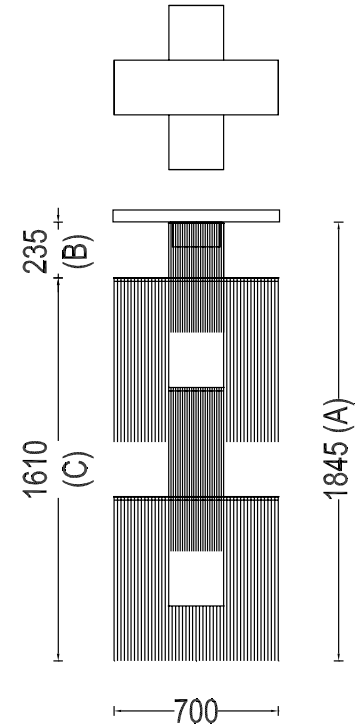

THE LINK | THE LINK - SUSPENDED - 1000 | LINK-700-S

DESCRIPTION

A dramatic, geometric sculptural design resembling abstracted giant links of chain. The use of two chain tones enhances the three dimensionality of the artwork. The design is customizable in that additional links may be added to create an even longer chain. Illuminated by an array of G4 UFO LED's

PRODUCT SIZE

SHADE SIZE: 700X700 X 1610H MM / TOTAL HEIGHT: 1845MM

PACKAGING DIMENSIONS

810MM(W) X 810MM(L) X 330MM(H)

LAMP TYPE & NO

36 X G4-LED 12V 3 WATT LAMPS (108W) LED ONLY

CLASS III
IP RATING 52
QC RATING 31

 VOLTAGE RANGE
12V

PRODUCT
MARKS &
RATINGS

WEIGHT 34KG
PACKED 45KG
WEIGHT

TECHNICAL DRAWING

INTERACT

SELECT COLOUR

- SILVER *
- BRASS *
- COPPER *
- SMOKE *
- MIXED METALIC *
- RUST *
- WHITE
- RED
- BLACK

* METALLIC

CUSTOMISE DIMENSIONS

A

B

LAMP TYPE

QUANTITY

ADDITIONAL COMMENTS

WEB LINK 