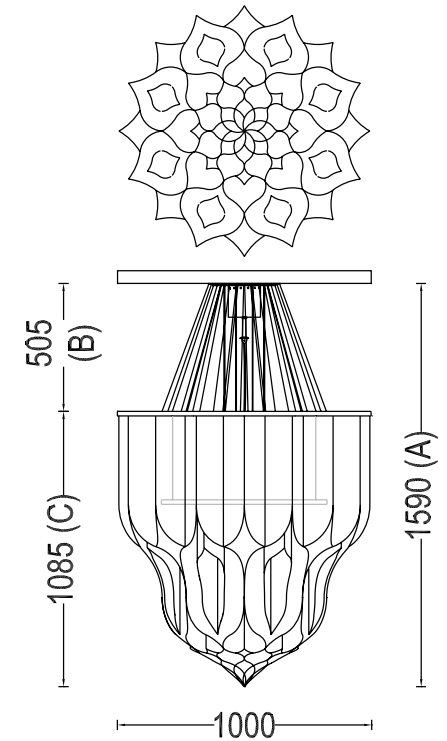

## PRODUCT SIZE

SHADE SIZE: 1000W X 1085H MM / TOTAL HEIGHT: 1590MM

## PACKAGING DIMENSIONS

1140MM(W) X 1140MM(L) X 390MM(H)

## TECHNICAL DRAWING

### CUSTOMISE DIMENSIONS

A

B