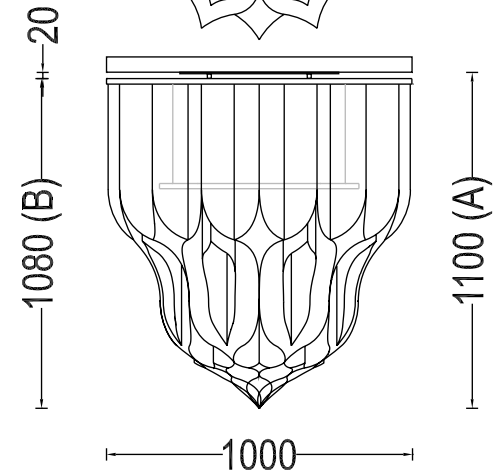

## PRODUCT SIZE

SHADE SIZE: 1000W X 1080H MM / TOTAL HEIGHT: 1100MM

## PACKAGING DIMENSIONS

1140MM(W) X 1140MM(L) X 390MM(H)

## LAMP TYPE & NO

40 X G4-LED 12V 3 WATT LAMPS (120W) LED ONLY

CLASS III  
IP RATING 52  
QC RATING 31

VOLTAGE RANGE  
12V

PRODUCT  
MARKS &  
RATINGS

WEIGHT 60KG  
PACKED 77KG  
WEIGHT

## TECHNICAL DRAWING