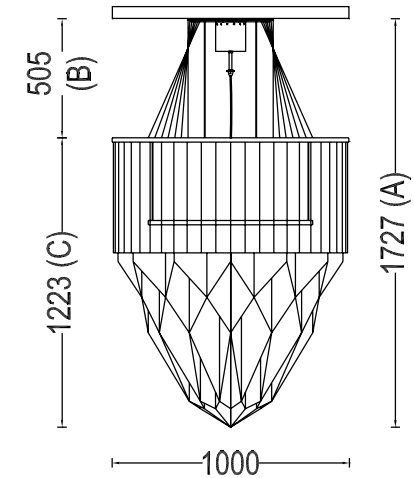

## PRODUCT SIZE

SHADE SIZE: 1000W X 1225H MM / TOTAL HEIGHT: 1725MM

## PACKAGING DIMENSIONS

1140MM(W) X 1140MM(L) X 390MM(H)

## LAMP TYPE & NO

42 X G4-LED 12V 3 WATT LAMPS (126W) LED ONLY

CLASS III  
 IP RATING 52  
 QC RATING 31

VOLTAGE RANGE  
 12V

PRODUCT MARKS & RATINGS

WEIGHT 72KG  
 PACKED 89KG WEIGHT

## TECHNICAL DRAWING