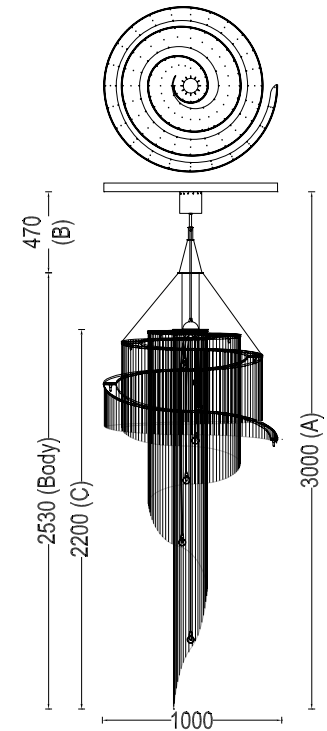

## DESCRIPTION

A Spiraling art-chandelier inspired by a holographic image of a cone shell. Made from lasercut stainless steel frames, chrome plated or lacquered solid brass components, ballchain in several optional finishes. Illuminated by 3 electrical systems. Two are G4-Halogen based and the other is a 5m long LED striplight. Ideal for a large volumous space or a stairwell.

## PRODUCT SIZE

SHADE SIZE: 1000W X 2200H MM / TOTAL HEIGHT: 3000MM

## PACKAGING DIMENSIONS

1140MM(W) X 1140MM(L) X 300MM(H)

## TECHNICAL DRAWING