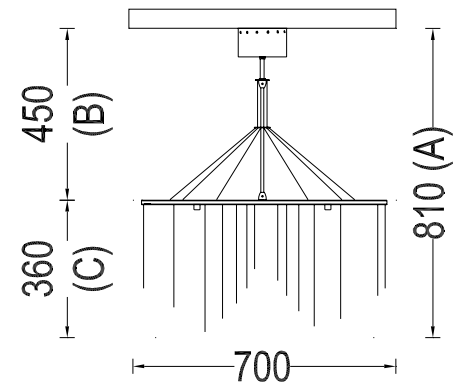

## PRODUCT SIZE

SHADE SIZE: 700W X 360H MM / TOTAL HEIGHT: 810MM

## PACKAGING DIMENSIONS

810MM(W) X 810MM(L) X 330MM(H)

## TECHNICAL DRAWING