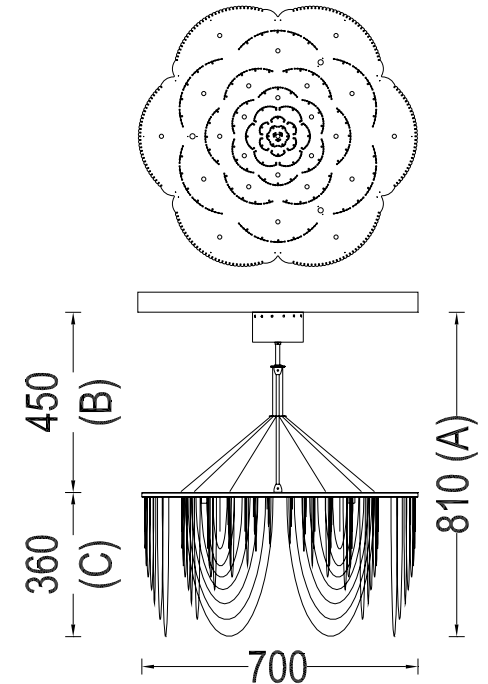

ROSE CHANDELIERS | ROSE - 700 - SUSPENDED - LOOPED | ROSE-700-LOOP-S

DESCRIPTION

A suspended Hi-Tech plate chandelier with chain curtains as 'petals' arranged in a layered formation in the shape of a Rose. Made from lasercut stainless steel frames, chrome plated or lacqured, solid brass components and ballchain in several optional finishes. Available in two optional styles 'straight' or 'looped'. Available in G4-Halogen or LED

PRODUCT SIZE

SHADE SIZE: 700W X 360H MM / TOTAL HEIGHT: 810MM

PACKAGING DIMENSIONS

810MM(W) X 810MM(L) X 330MM(H)

LAMP TYPE & NO

19 X G4-HALOGEN 12V 10 WATT LAMPS (190W) OR LED

CLASS III
IP RATING 52
QC RATING 32

VOLTAGE RANGE
12V

PRODUCT MARKS & RATINGS

WEIGHT 12KG
PACKED 21KG WEIGHT

TECHNICAL DRAWING

INTERACT

SELECT COLOUR

- SILVER *
- BRASS *
- COPPER *
- SMOKE *
- MIXED METALIC *
- RUST *
- WHITE
- RED
- BLACK

* METALLIC

CUSTOMISE DIMENSIONS

A

B

C

LAMP TYPE

QUANTITY

ADDITIONAL COMMENTS