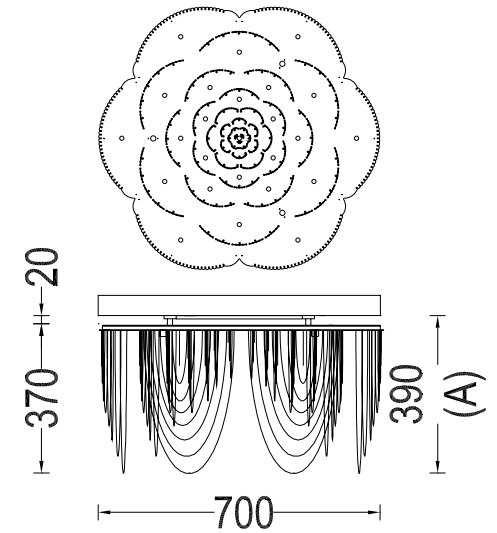

ROSE CHANDELIERS | ROSE-700 - CEILING MOUNTED - LOOPED | ROSE-700-LOOP-C

DESCRIPTION

A suspended Hi-Tech plate chandelier with chain curtains as `petals` arranged in a layered formation in the shape of a Rose. Made from laser-cut stainless steel frames, chrome plated or lacquered, solid brass components and ballchain in several optional finishes. Available in two optional styles `straight` or `looped`. Available in G4-Halogen or LED

PRODUCT SIZE

SHADE SIZE: 700W X 370H MM / TOTAL HEIGHT: 390MM

PACKAGING DIMENSIONS

810MM(W) X 810MM(L) X 330MM(H)

LAMP TYPE & NO

19 X G4-HALOGEN 12V 10 WATT LAMPS (190W) OR LED

CLASS III
IP RATING 52
QC RATING 32

VOLTAGE RANGE
12V

PRODUCT MARKS & RATINGS

WEIGHT 13KG
PACKED 22KG
WEIGHT

TECHNICAL DRAWING

INTERACT

SELECT COLOUR

- SILVER *
- BRASS *
- COPPER *
- SMOKE *
- MIXED METALIC *
- RUST *
- WHITE
- RED
- BLACK

* METALLIC

CUSTOMISE DIMENSIONS

A

LAMP TYPE

QUANTITY

ADDITIONAL COMMENTS