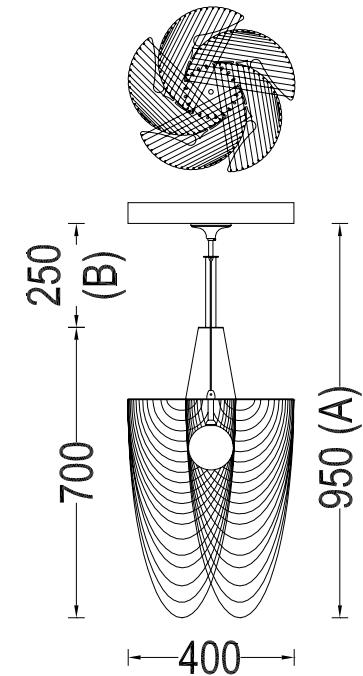

SMALL FLOWERS - FRANGIPANI | FRANGIPANI - 400 | FRANG-400-S

DESCRIPTION

A small 'Frangipani flower' like miniture chandelier pendant lamp. Made from lasercut stainless steel frames, chrome plated or lacquered, solid brass components and ballchain in several optional finishes. Illuminated by a pyrex glass ball containing a G9-Halogen lamp.

PRODUCT SIZE

SHADE SIZE: 400W X 700H MM / TOTAL HEIGHT: 950MM

PACKAGING DIMENSIONS

560MM(W) X 560MM(L) X 330MM(H)

LAMP TYPE & NO

1 X G9-HALOGEN 33-60 WATT LAMPS (33-60W) OR LED

CLASS II
IP RATING 54
QC RATING 21

VOLTAGE RANGE
110 - 240V

PRODUCT MARKS & RATINGS

WEIGHT 3KG
PACKED 8KG WEIGHT

TECHNICAL DRAWING

INTERACT

SELECT COLOUR

- SILVER *
- BRASS *
- COPPER *
- SMOKE *
- MIXED METALIC *
- RUST *
- WHITE
- RED
- BLACK

* METALLIC

CUSTOMISE DIMENSIONS

A

B

LAMP TYPE

QUANTITY

ADDITIONAL COMMENTS