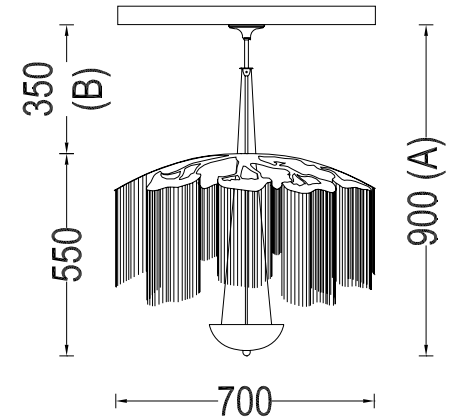

FARAWAY TREE CHANDELIERS | FARAWAY TREE - 700 | FAT-700-S

DESCRIPTION

A chandelier inspired by trees constructed from a bowing 2D graphic metal frame. Made from lasercut stainless steel frames, chrome plated or lacquered, solid brass components and ballchain in several optional finishes. Illuminated by 3xGU.10 PAR-16 spotlights housed in a suspended uplighter dish.

PRODUCT SIZE

SHADE SIZE: 700W X 550H MM / TOTAL HEIGHT: 900MM

PACKAGING DIMENSIONS

810MM(W) X 810MM(L) X 330MM(H)

LAMP TYPE & NO

3 X GU.10-HALOGEN 50W (150W) OR LED

CLASS I
IP RATING 20
QC RATING 21

VOLTAGE RANGE
110 - 240V

PRODUCT
MARKS &
RATINGS

WEIGHT 8KG
PACKED 15KG
WEIGHT

TECHNICAL DRAWING

INTERACT

SELECT COLOUR

- SILVER *
- BRASS *
- COPPER *
- SMOKE *
- MIXED METALIC *
- RUST *
- WHITE
- RED
- BLACK

* METALLIC

CUSTOMISE DIMENSIONS