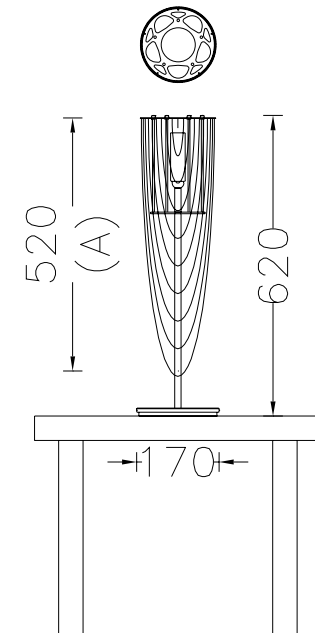

CIRCULAR POD | CIRCULAR POD 150 TABLE LAMP | CIR-POD-150(SML)-TBL

DESCRIPTION

A 150mm Dia. simple classic 'circular-pod' table lamp. Made from lasercut stainless steel frames, chrome plated or lacqured, solid brass components and ballchain in several optional finishes. Illuminated by a pyrex glass ball containing a G9-Halogen or LED lamp.

PRODUCT SIZE

SHADE SIZE: 150W X 350-520H MM / TOTAL HEIGHT: 620MM

PACKAGING DIMENSIONS

300MM(W) X 300MM(L) X 800MM(H)

LAMP TYPE & NO

1 X G9-HALOGEN 33-60 WATT LAMPS (33-60W) OR LED

CLASS II
IP RATING 20
QC RATING 21

VOLTAGE RANGE
112 - 240V

PRODUCT MARKS & RATINGS

WEIGHT 3KG
PACKED 7KG
WEIGHT

TECHNICAL DRAWING

INTERACT

SELECT COLOUR

- SILVER *
- BRASS *
- COPPER *
- SMOKE *
- MIXED METALIC *
- RUST *
- WHITE
- RED
- BLACK

* METALLIC

CUSTOMISE DIMENSIONS

A

LAMP TYPE

QUANTITY

ADDITIONAL COMMENTS