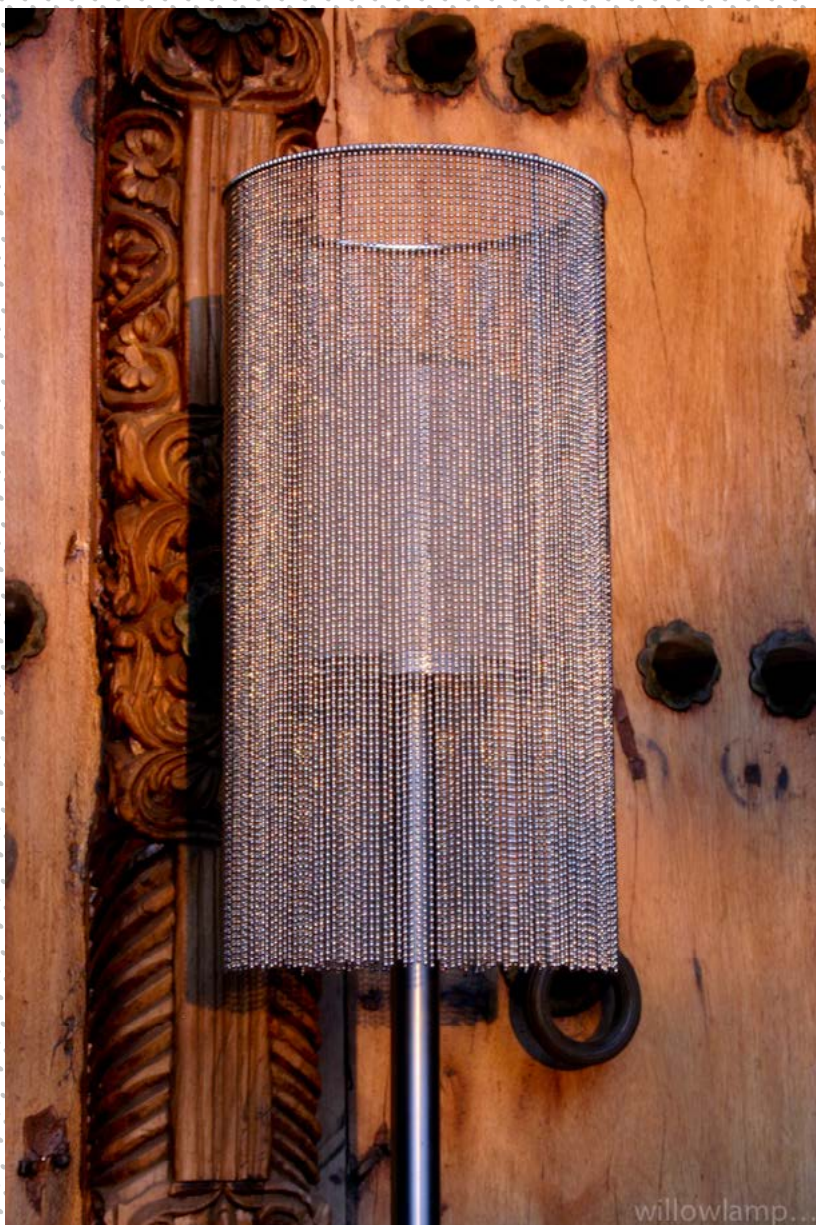

CIRCULAR CROPPED | CIRCULAR CROPPED 280 TABLE LAMP | CIR-CRO-280(MED)-TBL

DESCRIPTION

A 280mm Dia. simple classic 'circular-cropped' table lamp. Made from lasercut stainless steel frames, chrome plated or lacquered, solid brass components and ballchain in several optional finishes. Illuminated by a pyrex glass ball containing a G9-Halogen or LED lamp.

PRODUCT SIZE

SHADE SIZE: 280W X 500-700H MM / TOTAL HEIGHT: 750MM

PACKAGING DIMENSIONS

400MM(W) X 400MM(L) X 870MM(H)

LAMP TYPE & NO

1 X G9-HALOGEN 33-60 WATT LAMPS (33-60W) OR LED

CLASS II
IP RATING 20
QC RATING 21

VOLTAGE RANGE
110 - 240V

PRODUCT MARKS & RATINGS

WEIGHT 9KG
PACKED 14KG WEIGHT

TECHNICAL DRAWING

INTERACT

SELECT COLOUR

- SILVER *
- BRASS *
- COPPER *
- SMOKE *
- MIXED METALIC *
- RUST *
- WHITE
- RED
- BLACK

CUSTOMISE DIMENSIONS

A

LAMP TYPE

QUANTITY

ADDITIONAL COMMENTS

* METALLIC