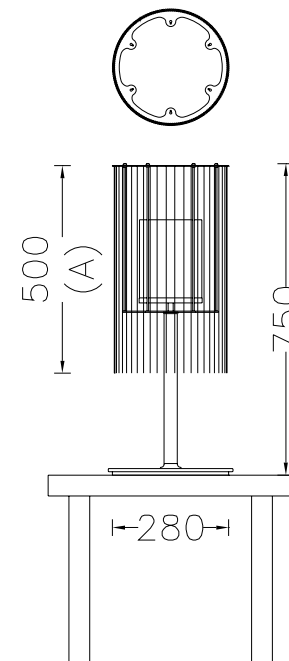

CIRCULAR CROPPED | CIRCULAR CROPPED 280 TABLE LAMP | CIR-CRO-280(MED)-TBL

DESCRIPTION

A 280mm Dia. simple classic 'circular-cropped' table lamp. Made from lasercut stainless steel frames, chrome plated or lacquered, solid brass components and ballchain in several optional finishes. Illuminated by a pyrex glass ball containing a G9-Halogen or LED lamp.

PRODUCT SIZE

SHADE SIZE: 280W X 500-700H MM / TOTAL HEIGHT: 750MM

PACKAGING DIMENSIONS

400MM(W) X 400MM(L) X 870MM(H)

LAMP TYPE & NO

1 X G9-HALOGEN 33-60 WATT LAMPS (33-60W) OR LED

CLASS II
IP RATING 20
QC RATING 21

VOLTAGE RANGE
110 - 240V

PRODUCT MARKS & RATINGS

WEIGHT 9KG
PACKED 14KG WEIGHT

TECHNICAL DRAWING

INTERACT

SELECT COLOUR

- SILVER *
- BRASS *
- COPPER *
- SMOKE *
- MIXED METALIC *
- RUST *
- WHITE
- RED
- BLACK

CUSTOMISE DIMENSIONS

A

LAMP TYPE

QUANTITY

ADDITIONAL COMMENTS

* METALLIC