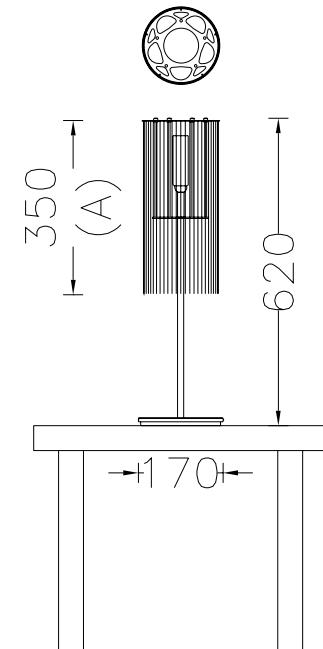

CIRCULAR CROPPED | CIRCULAR CROPPED 150 TABLE LAMP | CIR-CRO-150(SML)-TBL

DESCRIPTION

A 150mm Dia. simple classic 'circular-cropped' table lamp. Made from lasercut stainless steel frames, chrome plated or lacquered, solid brass components and ballchain in several optional finishes. Illuminated by a pyrex glass ball containing a G9-Halogen or LED lamp.

PRODUCT SIZE

SHADE SIZE: 150W X 350-520H MM / TOTAL HEIGHT: 620MM

PACKAGING DIMENSIONS

300MM(W) X 300MM(L) X 800MM(H)

LAMP TYPE & NO

1 X G9-HALOGEN 33-60 WATT LAMPS (33-60W) OR LED

CLASS II
IP RATING 20
QC RATING 21

VOLTAGE RANGE
110 - 240V

PRODUCT MARKS & RATINGS

WEIGHT 3KG
PACKED 7KG WEIGHT

TECHNICAL DRAWING

INTERACT

SELECT COLOUR

- SILVER *
- BRASS *
- COPPER *
- SMOKE *
- MIXED METALIC *
- RUST *
- WHITE
- RED
- BLACK

* METALLIC

CUSTOMISE DIMENSIONS

A

LAMP TYPE

QUANTITY

ADDITIONAL COMMENTS