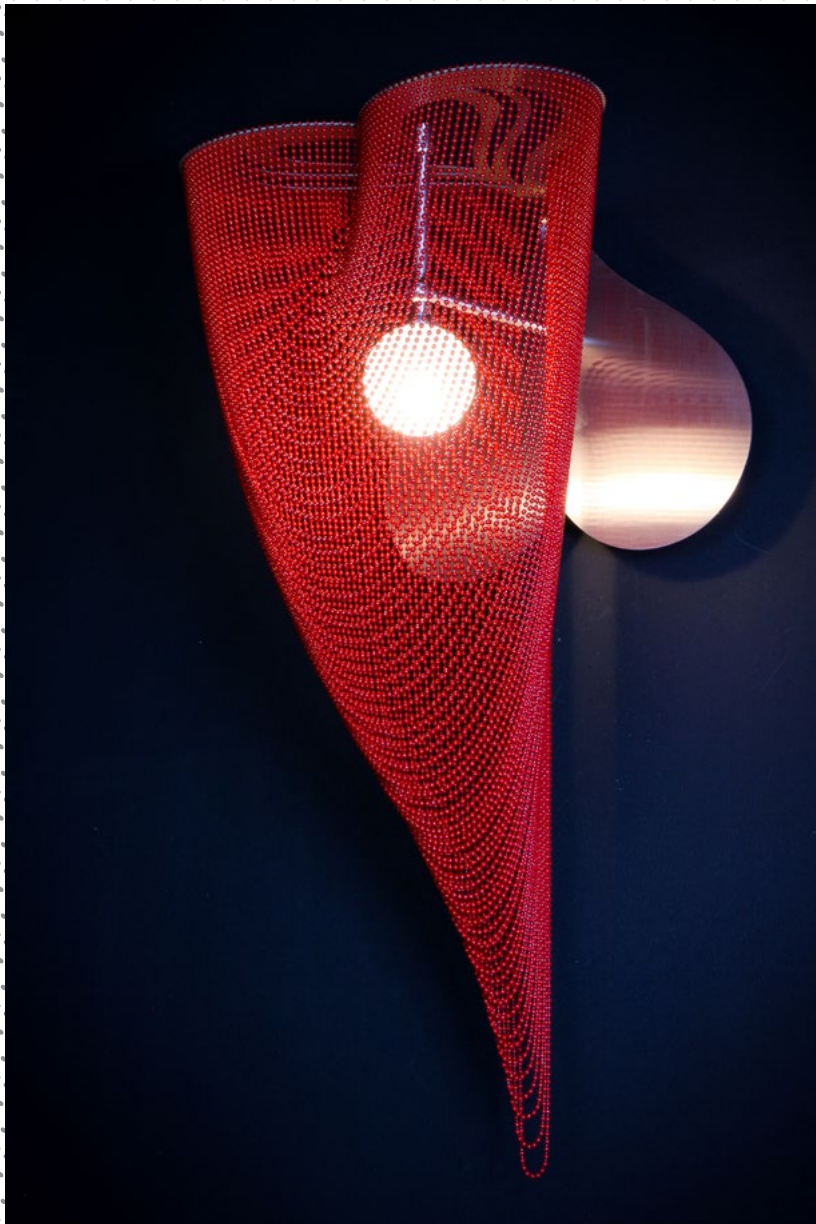

BIGLOVE CLOVER | BIGLOVE CLOVER - WALL SCONCE - 300 | BIGLOVE-300-WS

DESCRIPTION

An extension of the existing BigLove clover collection now also available as a matching wall sconce. Illuminated by 1x G9 Halogen/LED bulb within handmade clear or sandblasted pyrex glass ball with OR by 1x E27 vintage style LED bulb.

PRODUCT SIZE

SHADE SIZE: 300X275W MM / TOTAL HEIGHT: 650MM

PACKAGING DIMENSIONS

330MM(W) X 400MM(L) X 320MM(H)

LAMP TYPE & NO

1 X G9-HALOGEN 18-40 WATT LAMP OR 1X G9-2.5W LED. OR E12/14 OR E26/27 LED

CLASS I
IP RATING 54
QC RATING 21

 VOLTAGE RANGE
110-240V

PRODUCT
MARKS &
RATINGS

 WEIGHT 5KG
PACKED 7KG
WEIGHT

TECHNICAL DRAWING

INTERACT

SELECT COLOUR

- SILVER *
- BRASS *
- COPPER *
- SMOKE *
- MIXED METALIC *
- RUST *
- WHITE
- RED
- BLACK

* METALLIC

CUSTOMISE DIMENSIONS

A

B

LAMP TYPE

QUANTITY

ADDITIONAL COMMENTS

WEB LINK 