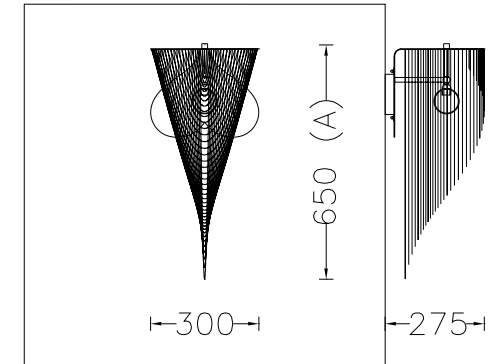

BIGLOVE CLOVER | BIGLOVE CLOVER - WALL SCONCE - 300 | BIGLOVE-300-WS

DESCRIPTION

An extension of the existing BigLove clover collection now also available as a matching wall sconce. Illuminated by 1x G9 Halogen/LED bulb within handmade clear or sandblasted pyrex glass ball with OR by 1x E27 vintage style LED bulb.

PRODUCT SIZE

SHADE SIZE: 300X275W MM / TOTAL HEIGHT: 650MM

PACKAGING DIMENSIONS

330MM(W) X 400MM(L) X 320MM(H)

LAMP TYPE & NO

1 X G9-HALOGEN 18-40 WATT LAMP OR 1X G9-2.5W LED. OR E12/14 OR E26/27 LED

CLASS I
IP RATING 54
QC RATING 21

 VOLTAGE RANGE
110-240V

PRODUCT
MARKS &
RATINGS

 WEIGHT 5KG
PACKED 7KG
WEIGHT

TECHNICAL DRAWING

INTERACT

SELECT COLOUR

- SILVER *
- BRASS *
- COPPER *
- SMOKE *
- MIXED METALIC *
- RUST *
- WHITE
- RED
- BLACK

* METALLIC

CUSTOMISE DIMENSIONS

A

B

LAMP TYPE

QUANTITY

ADDITIONAL COMMENTS

WEB LINK 